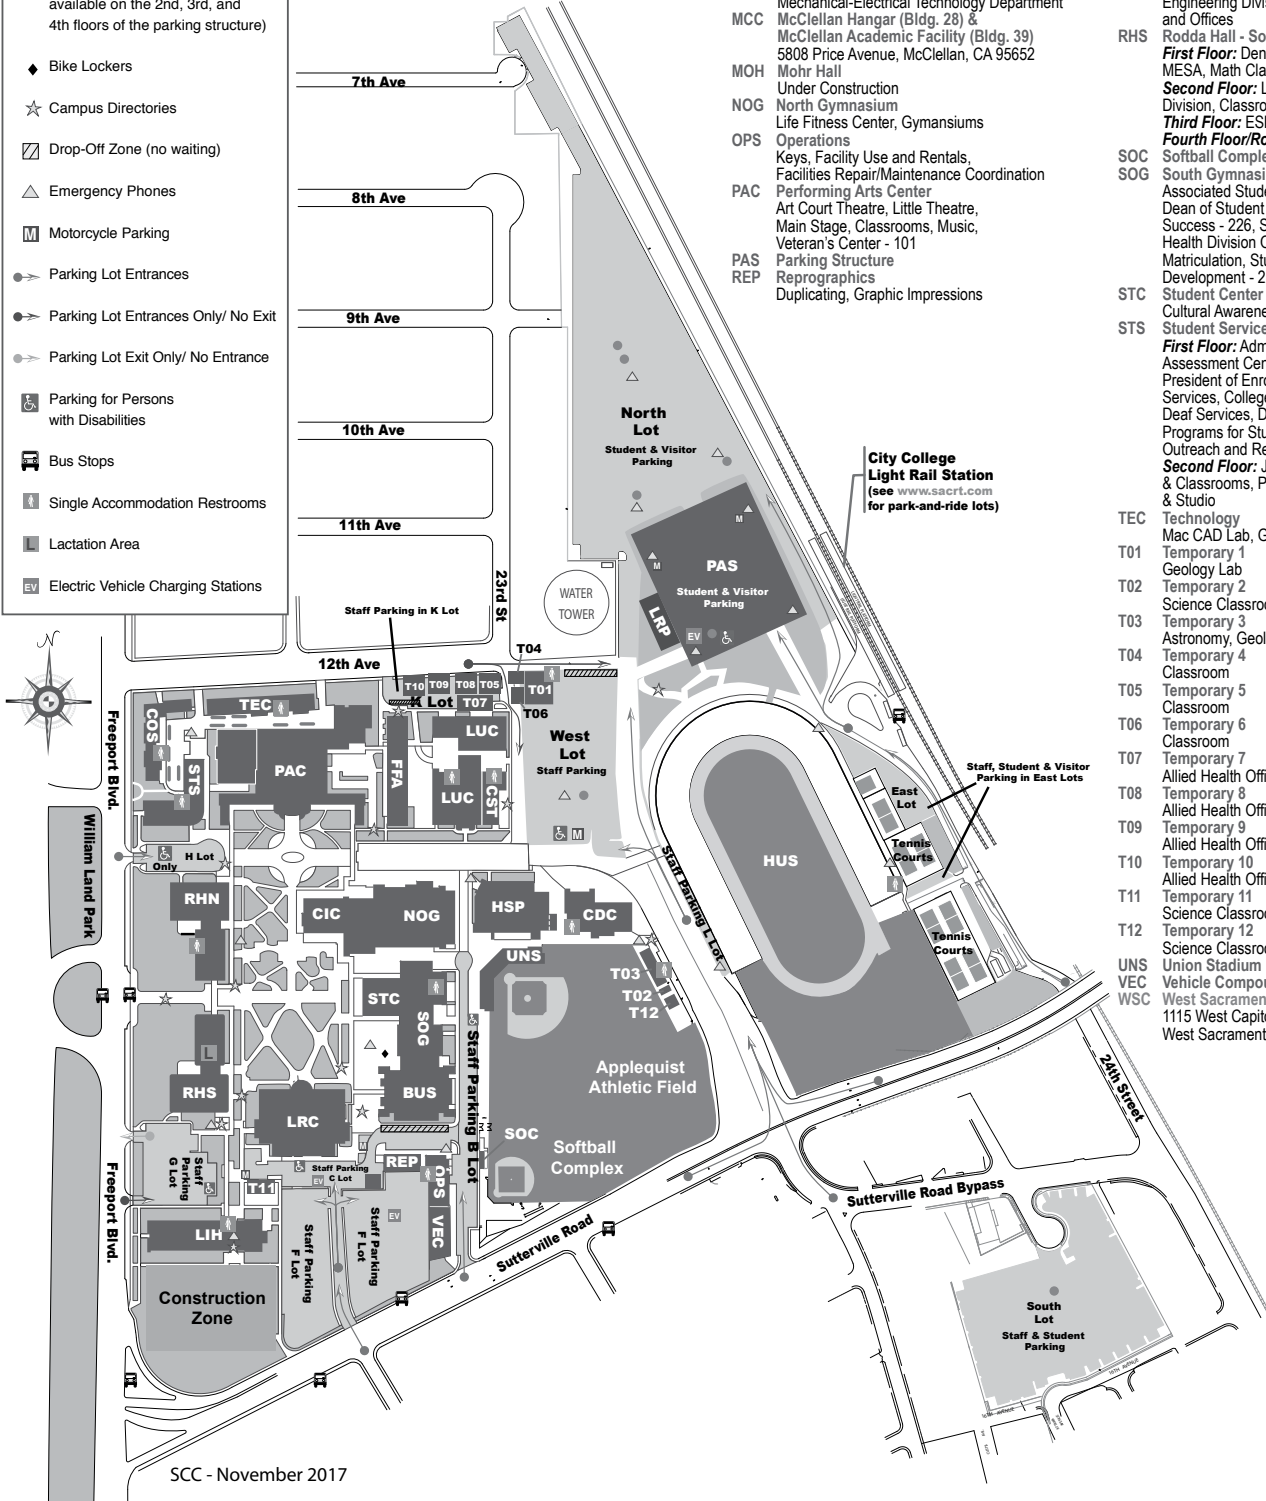

- BUS Business Building  
Business Division - 213, Business Division Open Lab - 151, Business Student Center - 224, Computer Services, Learning Resources Academic Computing Lab - 152, Registration and Financial Aid Lab - 153
- CDC Child Development Center  
Classrooms, Preschool
- CIC City Café
- COS Cosmetology Building
- CST College Store  
Bookstore
- DAC Davis Center  
1720 Jade Street, Davis, CA 95616
- FFA Fischbacher Fine Arts Building  
Gregory Kondos Art Gallery, Art classes & Studios
- HSP Hoos Swimming Pool  
KHA (Kinesiology, Health and Athletics) classes, Intercollegiate Swimming and Water Polo
- HUS Hughes Stadium  
KHA (Kinesiology, Health and Athletics) classes, Intercollegiate Football, Track & Field and Soccer
- LIH Lillard Hall  
Science classes
- LRC Learning Resource Center  
**First Floor:** Distance Education and Instructional Development, Instruct. Media and Computing, Media Production & Services, Learning Skills and Tutoring Center, Staff Resource Center - 106  
**Second Floor:** Library, Library Reference Desk  
**Third Floor:** Special Collections Room
- LRP Los Rios Police Department  
Staff parking permits, lost and found, crime reports, Live Scan fingerprinting, bicycle and property Registration, Employee IDs
- LUC Lusk Center  
Engineering and Math Classes, Mechanical-Electrical Technology Department
- MCC McClellan Hangar (Bldg. 28) & McClellan Academic Facility (Bldg. 39)  
5808 Price Avenue, McClellan, CA 95652
- MOH Mohr Hall  
Under Construction
- NOG North Gymnasium  
Life Fitness Center, Gymsiums
- OPS Operations  
Keys, Facility Use and Rentals, Facilities Repair/Maintenance Coordination
- PAC Performing Arts Center  
Art Court Theatre, Little Theatre, Main Stage, Classrooms, Music, Veteran's Center - 101
- PAS Parking Structure  
Reprographics
- REP Duplicating, Graphic Impressions
- RHN Rodda Hall - North  
**First floor:** Business Services Office, Dean of Counseling and Student Success - 111, EOPS/CARE, Financial Aid, Information & Orientation, Counseling Area: Career Center, Counseling, Health Center, International Student Center, Transfer Center, Work Experience.  
**Second Floor:** Behavioral and Social Sciences Division - 226, Vice President of Administrative Services - 269, Vice President of Instruction - 257, Vice President of Student Services - 272, College Advancement/Scholarships/ Foundation - 222, Planning, Research & Institutional Effectiveness - 221, President's & Public Information Offices - 277  
**Third Floor:** Math, Statistics & Engineering Division, Math Classrooms and Offices
- RHS Rodda Hall - South  
**First Floor:** Dental Clinic, Math Lab, MESA, Math Classrooms, RISE  
**Second Floor:** Language & Literature Division, Classrooms  
**Third Floor:** ESL Center, Reading Lab  
**Fourth Floor/Rooftop:** Observatory
- SOC Softball Complex
- SOG South Gymnasium  
Associated Student Government - 226, Dean of Student Equity and Success - 226, Science and Allied Health Division Office - 220, Matriculation, Student Leadership & Development - 226
- STC Student Center  
Cultural Awareness Center
- STS Student Services  
**First Floor:** Admissions & Records, Assessment Center, Associate Vice President of Enrollment and Student Services, College 2 Career, Deaf Services, Disability Services and Programs for Students (DSPS), Outreach and Recruitment, Workability  
**Second Floor:** Journalism Department & Classrooms, Photography Department & Studio
- TEC Technology  
Mac CAD Lab, GCOM classes
- T01 Temporary 1  
Geology Lab
- T02 Temporary 2  
Science Classroom
- T03 Temporary 3  
Astronomy, Geology, and Physics
- T04 Temporary 4  
Classroom
- T05 Temporary 5  
Classroom
- T06 Temporary 6  
Classroom
- T07 Temporary 7  
Allied Health Offices and Labs
- T08 Temporary 8  
Allied Health Offices and Labs
- T09 Temporary 9  
Allied Health Offices and Labs
- T10 Temporary 10  
Allied Health Offices and Labs
- T11 Temporary 11  
Science Classroom
- T12 Temporary 12  
Science Classroom
- UNS Union Stadium
- VEC Vehicle Compound
- WSC West Sacramento Center  
115 West Capitol Ave.,  
West Sacramento, CA 95691